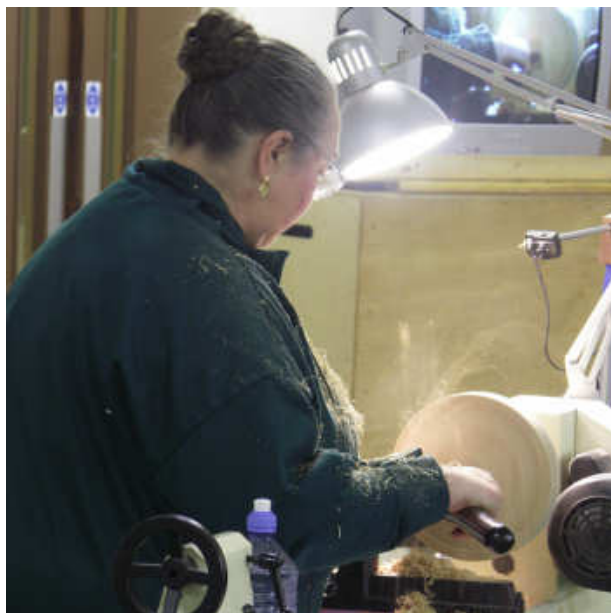

Jennie Starbuck - Decorative Work - January 18th 2006

Reviewed by Editor

For [Some of Jennie Starbuck's Work](#)

Getting Started

Truing the surface

Rotor filing the bowl edge

Decorated finished bowls

more of Jennie Starbucks work see review May 2003